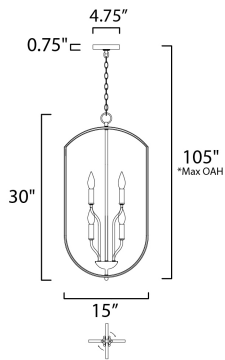

MEASUREMENTS

- DIMENSION : 15" L x 15" W x 30" H
- MAX OAH : 105" OAH
- CANOPY : 4.75" W x 0.75" H x 4.75" L
- HANGING WEIGHT : 9.15 lb

LAMPING

- INPUT VOLTAGE : 120V
- BULB : 6 x 60W Incandescent E12 Candelabra , 360W Total
- BULB INCLUDED : (Not Included)
- DIMMABLE : Yes

FINISHES OPTION

- Black (BK)
- Oil Rubbed Bronze (OI)
- Satin Nickel (SN)

MATERIAL

Steel

RATINGS

cULus
Dry Location

ADDITIONAL

SLOPE: 90
OPERATING TEMPERATURE:
-20°C (-4°F), 40°C (104°F)